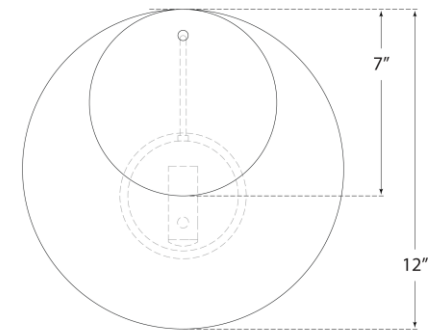

SPEC SHEET

Loire Small Sconce

Item # ARN 2455G-WSG

Designer: AERIN

Height: 12"

Width: 12"

Extension: 5.75"

Backplate: 4.25" Round

Finishes: G, PN

Glass Options: WSG

Socket: E12 Candelabra

Wattage: 60 C

Note: UL Only

Side View

Front View