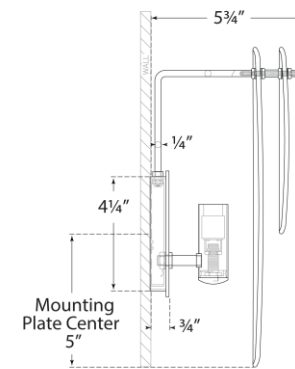

SPEC SHEET

Loire Small Sconce

Item # ARN 2455G-WSG

Designer: AERIN

Height: 12"

Width: 12"

Extension: 5.75"

Backplate: 4.25" Round

Finishes: G, PN

Glass Options: WSG

Socket: E12 Candelabra

Wattage: 60 C

Note: UL Only

Side View

Front View