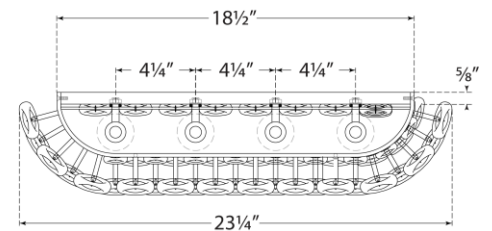

SPEC SHEET

Liscia 23" Vanity Sconce

Item # ARN 2172BSL-CG

Designer: AERIN

Height: 5.75"

Width: 23.25"

Extension: 5.5"

Backplate: 4.5" x 18.5" Rectangle

Finishes: BSL, G

Glass Options: CG

Socket: 4 - E12 Candelabra

Wattage: 4 - 40 C

Side View

Top View

Front View