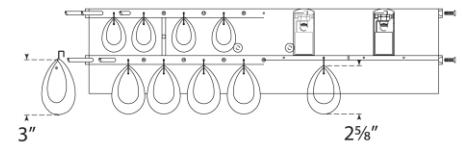

SPEC SHEET

Liscia 23" Vanity Sconce

Item # ARN 2172BSL-CG

Designer: AERIN

Height: 5.75"

Width: 23.25"

Extension: 5.5"

Backplate: 4.5" x 18.5" Rectangle

Finishes: BSL, G

Glass Options: CG

Socket: 4 - E12 Candelabra

Wattage: 4 - 40 C

Side View

Top View

Front View