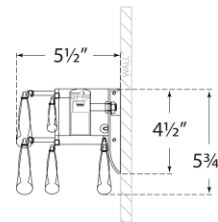

SPEC SHEET

Liscia 23" Vanity Sconce

Item # ARN 2172BSL-CG

Designer: AERIN

Height: 5.75"

Width: 23.25"

Extension: 5.5"

Backplate: 4.5" x 18.5" Rectangle

Finishes: BSL, G

Glass Options: CG

Socket: 4 - E12 Candelabra

Wattage: 4 - 40 C

Side View

Top View

Front View