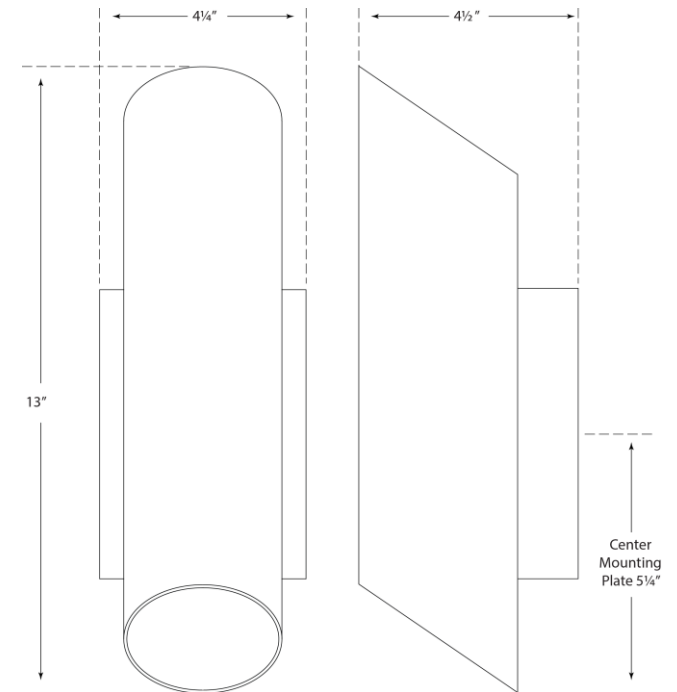

SPEC SHEET

Tourain Wall Sconce

Item # ARN 2045BLK/G

Designer: AERIN

Height: 13"

Width: 4.25"

Extension: 4.5"

Backplate: 4.25" x 6" Rectangle

Finishes: BLK, BSL, G, PW

Socket: E26 Keyless

Wattage: 40 T

circa LIGHTING®