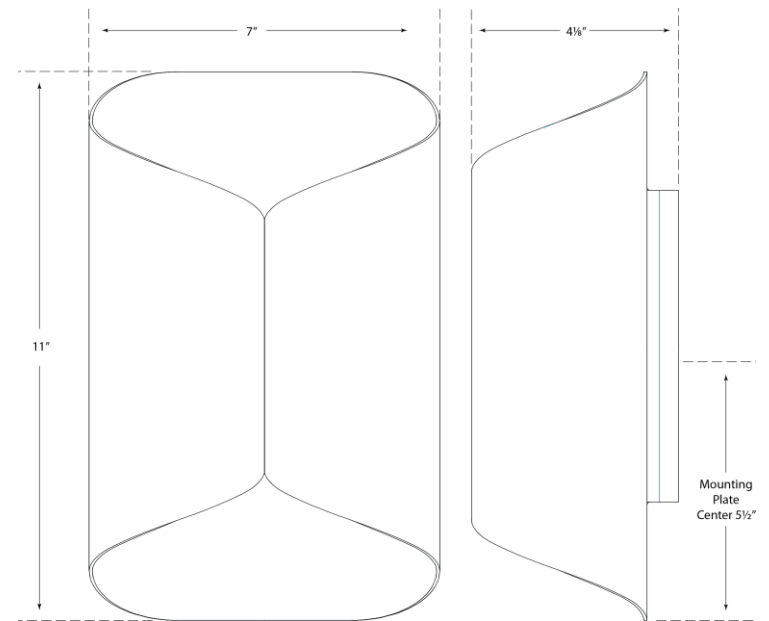

SPEC SHEET

Selfoss Sconce

Item # ARN 2036BLK

Designer: AERIN

Height: 11"

Width: 7"

Extension: 4.25"

Backplate: 4.5" x 6.25" Rectangle

Finishes: BLK, BZ, PW

Socket: 2 - E12 Candelabra

Wattage: 2 - 25 C

circa LIGHTING®