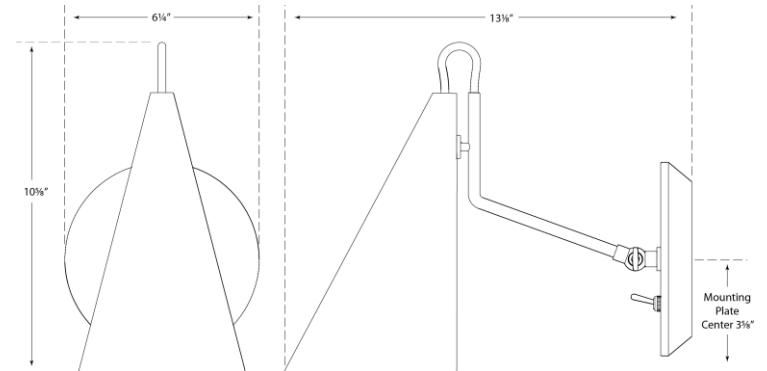

SPEC SHEET

Clemente Wall Light

Item # ARN 2024HAB-BLK

Designer: AERIN

Height: 10.5"

Width: 6.25"

Extension: 13"

Backplate: 6.25" Round

Finishes: BLK, HAB, WHT

Shade Treatments: BLK, HAB, WHT

Socket: E26 Keyless

Wattage: 60 B

circa LIGHTING®