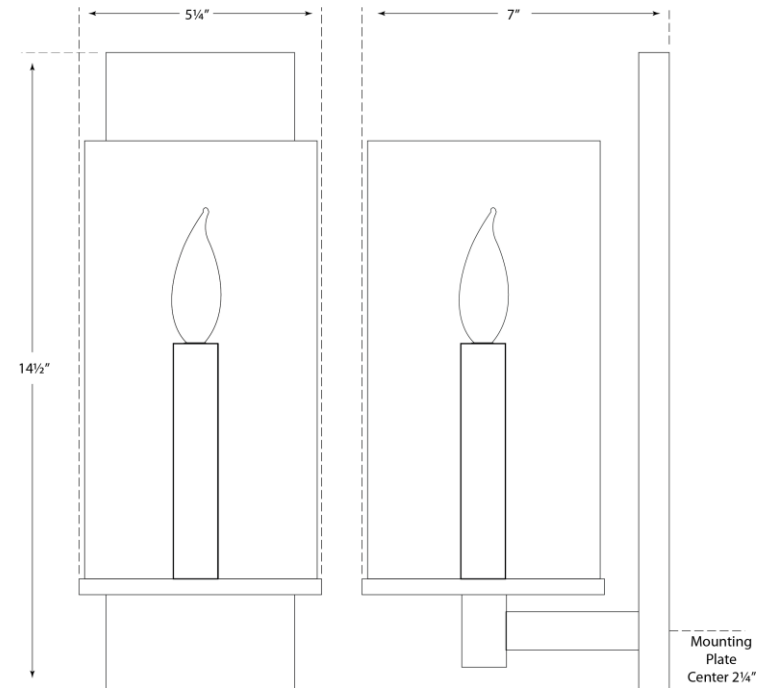

SPEC SHEET

Deauville Single Sconce

Item # ARN 2010BZ-CG

Designer: AERIN

Height: 14.5"

Width: 5.25"

Extension: 7"

Backplate: 4.25" x 14.5" Rectangle

Finishes: BZ, HAB, PN

Glass Options: CG

Socket: E12 Candelabra

Wattage: 60 C

circa LIGHTING®