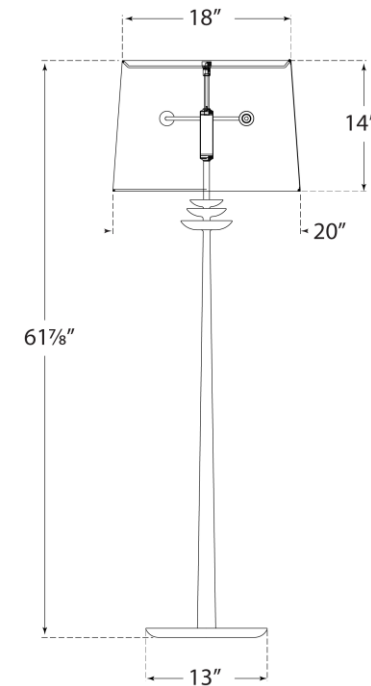

SPEC SHEET

Beaumont Floor Lamp

Item # ARN 1301AI-L

Designer: AERIN

Height: 62.75"

Width: 20"

Base: 10.25" Round

Finishes: AI, BSL, G, WHT

Shade Treatments: L

Shade Details: 18" x 20" x 14"

Socket: 2 - E26 Keyless w/ Dimmer

Wattage: 2 - 60 A

ARN1301

circa LIGHTING®