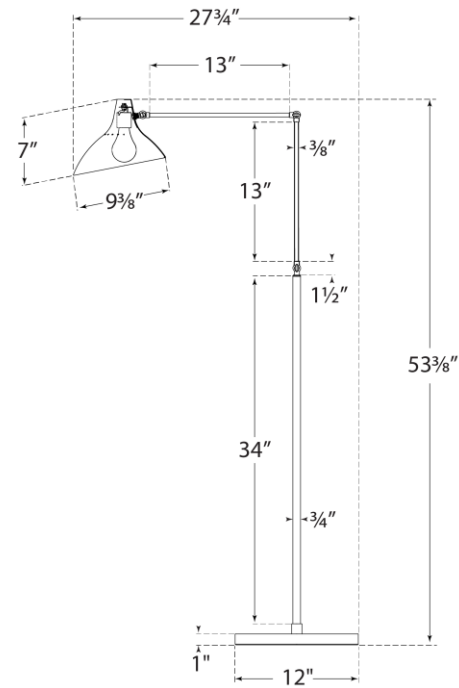

Charlton Floor Lamp

Item # ARN 1006WHT

Designer: AERIN

Height: 51" - 63"

Width: 12"

Extension: 42"

Base: 12" Round

Finishes: BLK, WHT

Socket: E26 Keyless w/ Floor Switch

Wattage: 60 A