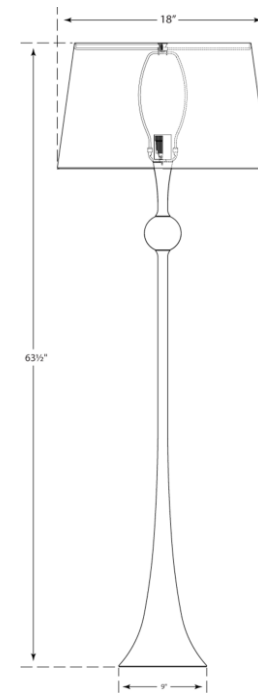

SPEC SHEET

Dover Floor Lamp

Item # ARN 1002AI-L

Designer: AERIN

Height: 63.5"

Width: 21.5"

Base: 9" Round

Finishes: AI, BSL, G

Shade Treatments: L

Shade Details: 18" x 21.5" x 13"

Socket: E26 Dimmer

Wattage: 150 A

circa LIGHTING®