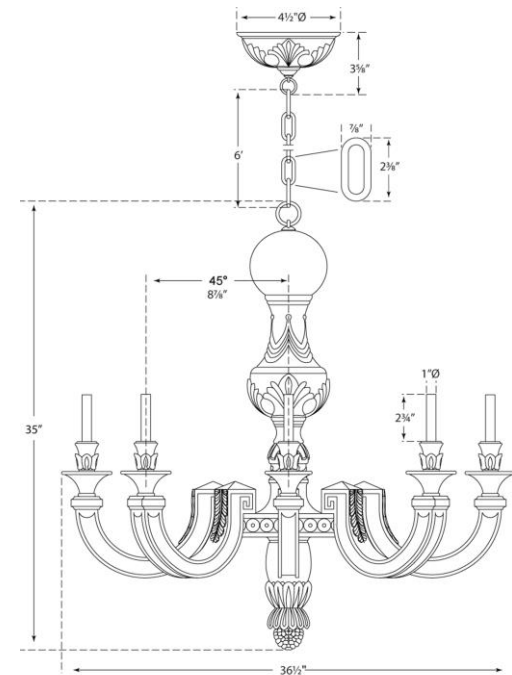

SPEC SHEET

Dexter Large Chandelier

Item # AH 5026BW

Designer: Alexa Hampton

Height: 35"

Width: 36.5"

Canopy: 5.5" Round

Finishes: BW

Socket: 8 - E12 Candelabra

Wattage: 8 - 60 C

circa LIGHTING®