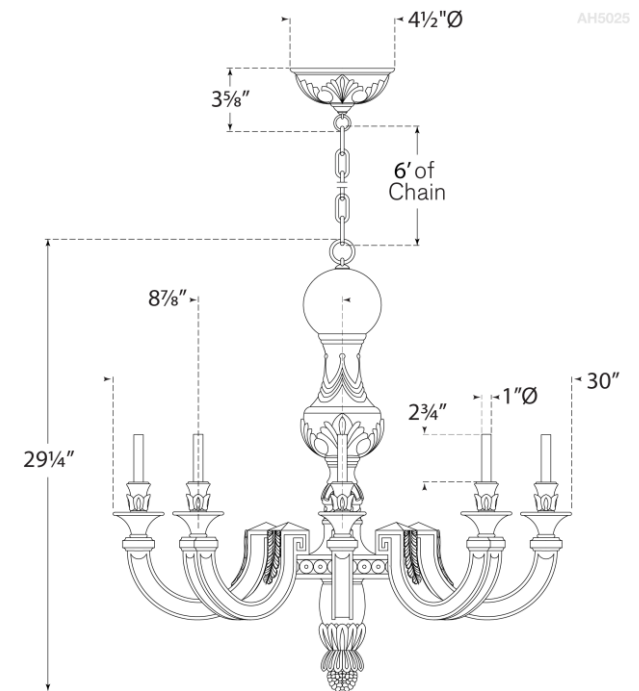

SPEC SHEET

Dexter Small Chandelier

Item # AH 5025BW

Designer: Alexa Hampton

Height: 29.25"

Width: 30"

Canopy: 5.5" Round

Finishes: BW

Socket: 8 - E12 Candelabra

Wattage: 8 - 60 C

circa LIGHTING®