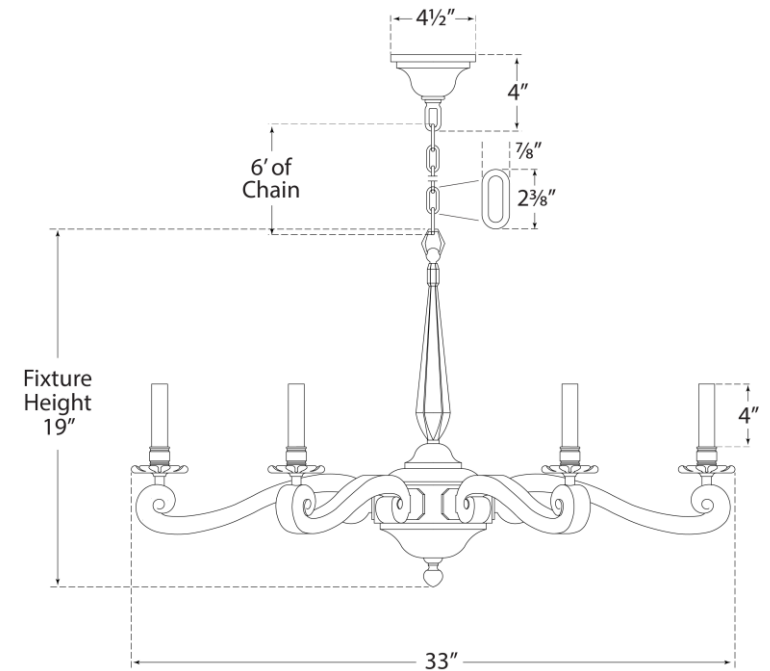

SPEC SHEET

Myrna Chandelier

Item # AH 5010GM-NP

Designer: Alexa Hampton

Height: 21"

Width: 33"

Canopy: 4.5" Round

Finishes: GM, NB, PN

Shade Treatments: NP

Shade Details: 3" x 6.5" x 5"

Socket: 6 - E12 Candelabra

Wattage: 6 - 40 B

circa LIGHTING®