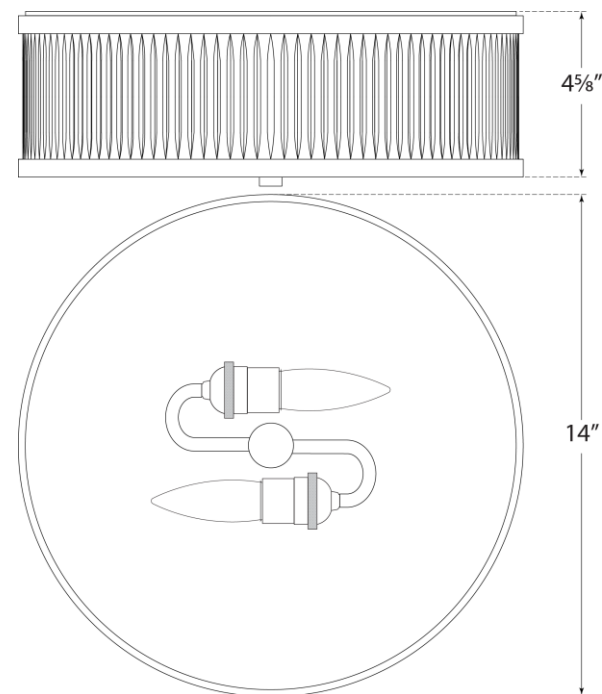

SPEC SHEET

Randolph Large Flush Mount

Item # AH 4201AN-FG

Designer: Alexa Hampton

Height: 4.5"

Width: 14"

Finishes: AN, BZ, HAB, PN

Glass Options: FG

Socket: 2 - E26 Keyless

Wattage: 2 - 60 B

circa LIGHTING®