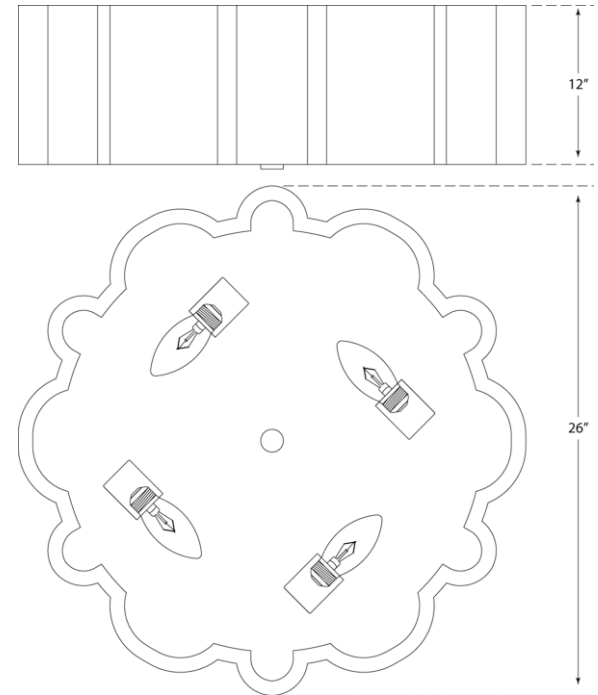

SPEC SHEET

Markos Flush Mount

Item # AH 4021GM-FG

Designer: Alexa Hampton

Height: 12"

Width: 26"

Finishes: BSL/G, G, GM, NB, PN, WHT/G

Glass Options: FA

Socket: 4 - E26 Keyless

Wattage: 4 - 60 B

circa LIGHTING®