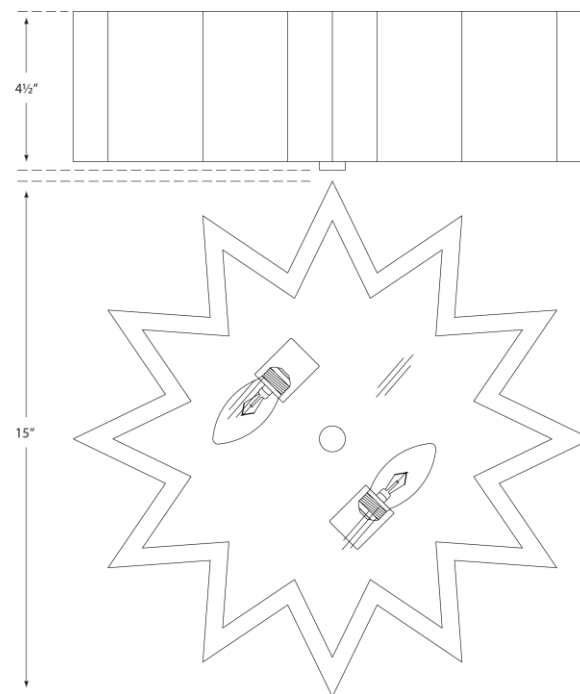

SPEC SHEET

Odette Flush Mount

Item # AH 4020PN-FG

Designer: Alexa Hampton

Height: 4.5"

Width: 15"

Finishes: PN

Glass Options: FG

Socket: 2 - E26 Keyless

Wattage: 2 - 40 B

circa LIGHTING®