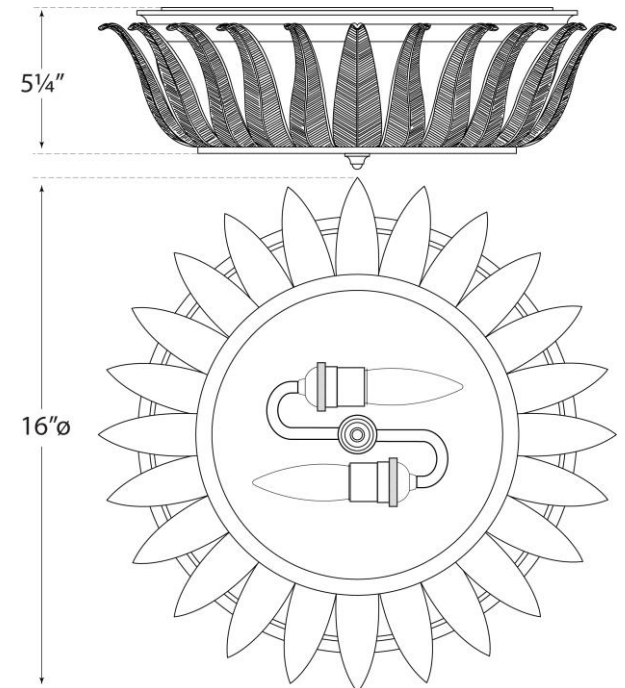

SPEC SHEET

Audrey Flush Mount

Item # AH 4000BN-FG

Designer: Alexa Hampton

Height: 5.25"

Width: 16"

Finishes: BN, GM

Glass Options: FG

Socket: 2 - E26 Keyless

Wattage: 2 - 60 B

circa LIGHTING®