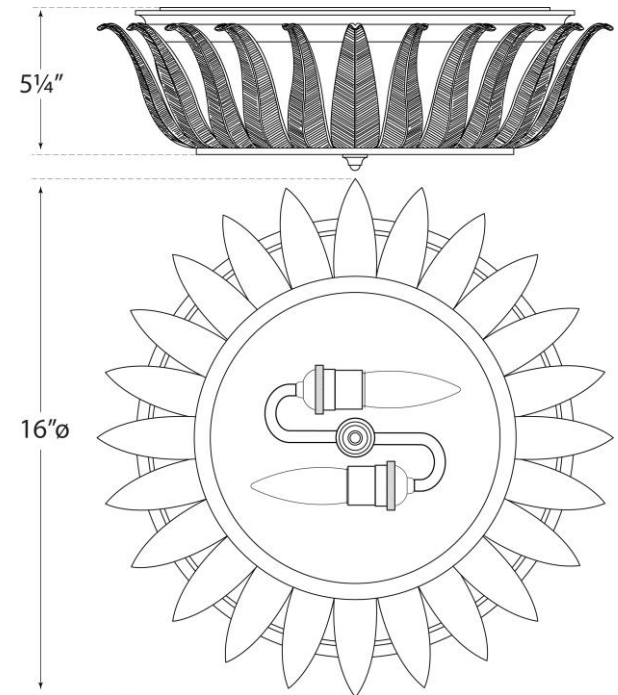

SPEC SHEET

Audrey Flush Mount

Item # AH 4000BN-FG

Designer: Alexa Hampton

Height: 5.25"

Width: 16"

Finishes: BN, G, GM, NB

Glass Options: FG

Socket: 2 - E26 Keyless

Wattage: 2 - 60 B

circa LIGHTING®