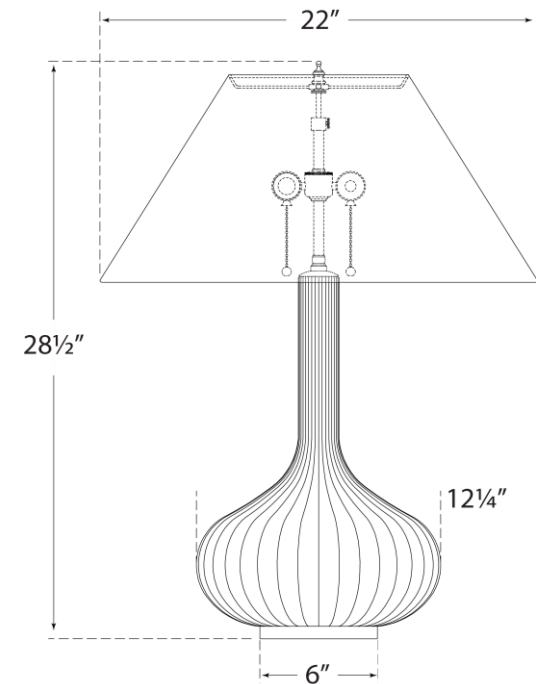

### Charlotte Table Lamp

Item # AH 3130WHT-PL

Designer: Alexa Hampton

Height: 28.5"

Width: 22"

Base: 6" Round

Finishes: WHT

Shade Treatments: PL

Shade Details: 9" x 22" x 10.5"

Socket: 2 - E26 Pull Chain

Wattage: 2 - 60 A

circa LIGHTING®