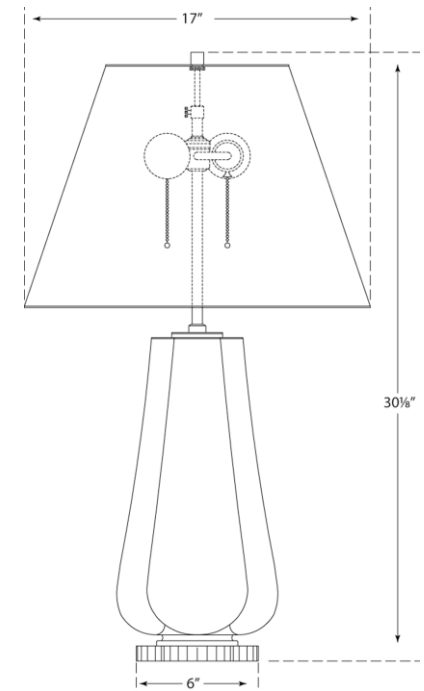

SPEC SHEET

Penelope Table Lamp

Item # AH 3127BYR-PL

Designer: Alexa Hampton

Height: 30"

Width: 17"

Base: 6" Round

Finishes: BYR, DM, GRN, WHT

Shade Treatments: PL

Shade Details: 9" x 17" x 12.75"

Socket: 2 - E26 Pull Chain

Wattage: 2 - 60 A

circa LIGHTING®