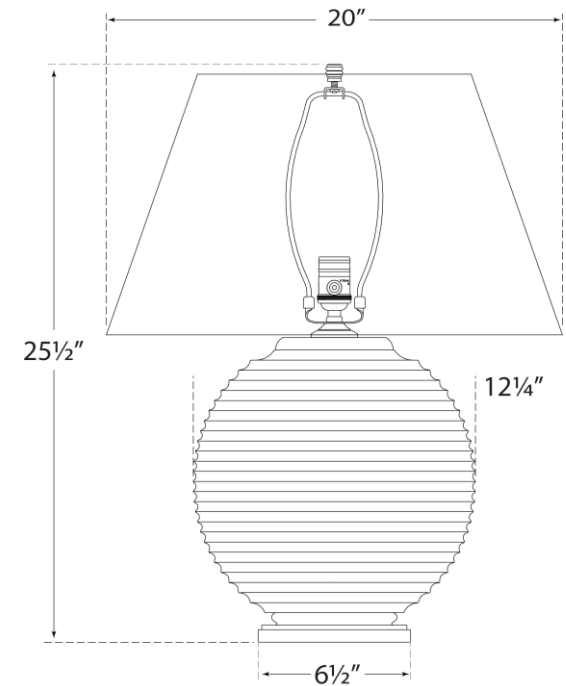

### Hugo Table Lamp

Item # AH 3105GW-NP

Designer: Alexa Hampton

Height: 25.5"

Width: 20"

Base: 6.5" Round

Finishes: GW

Shade Treatments: NP

Shade Details: 12" x 20" 11.5"

Socket: E26 Dimmer

Wattage: 150 A

circa LIGHTING®