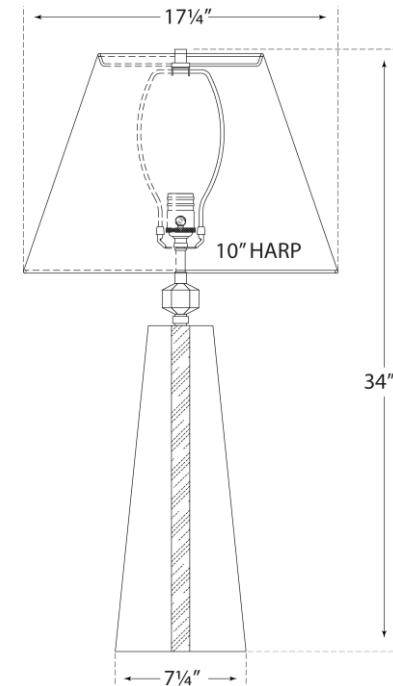

### Lila Table Lamp

Item # AH 3050CG/BSL-PL

Designer: Alexa Hampton

Height: 34"

Width: 17.25"

Base: 7.25" X Shape

Finishes: CG/BSL, CG/G

Shade Treatments: PL

Shade Details: 9" x 17.25" x 12.75"

Socket: E26 Dimmer

Wattage: 100 A

**circa** LIGHTING®