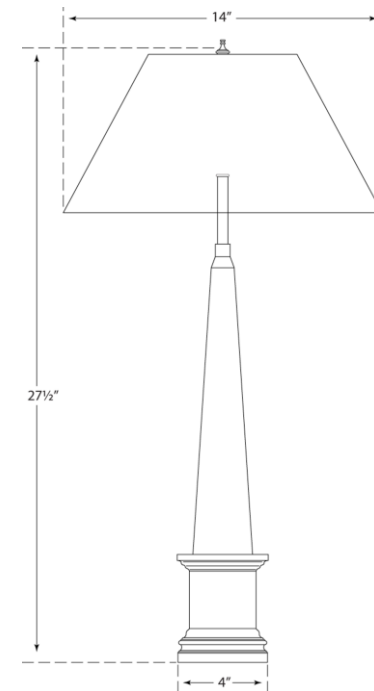

SPEC SHEET

Vivien Table Lamp

Item # AH 3049BM-NP

Designer: Alexa Hampton

Height: 27.5"

Width: 14"

Base: 4" Square

Finishes: BM

Shade Treatments: NP

Shade Details: 7" x 14" x 8.5" Rectangle

Socket: E26 Dimmer

Wattage: 60 A

circa LIGHTING®