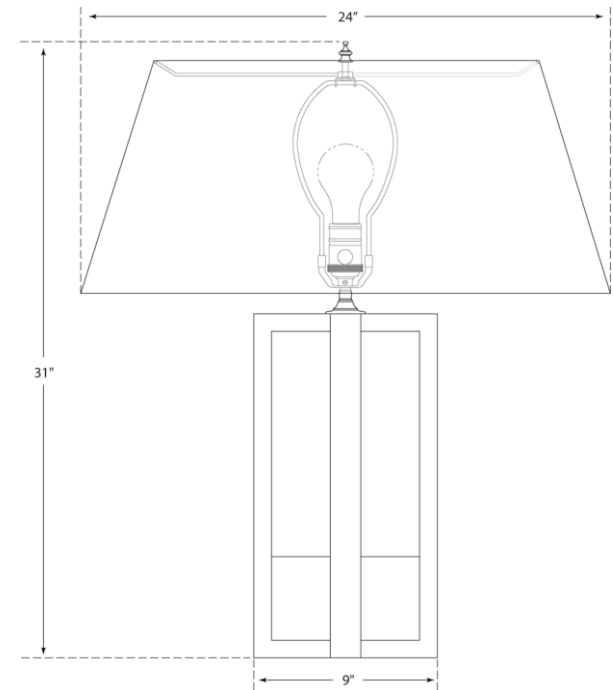

SPEC SHEET

Ingrid Table Lamp

Item # AH 3044PN-NP

Designer: Alexa Hampton

Height: 31"

Width: 24"

Base: 9" Square

Finishes: PN

Shade Treatments: NP

Shade Details: 18" x 24" x 11" Rectangle

Socket: 2 - E26 Pull Chain

Wattage: 2 - 75 A

circa LIGHTING®