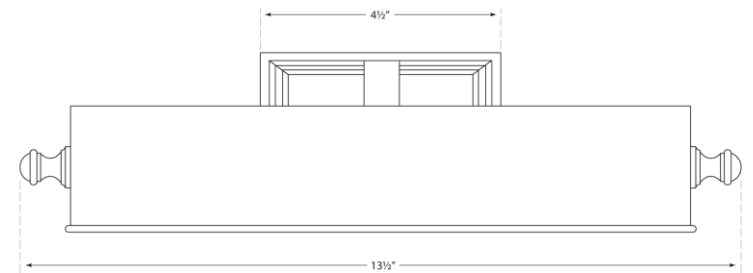

### Dean 12" Picture Light

Item # AH 2701BN

Designer: Alexa Hampton

Height: 5"

Width: 13.5"

Extension: 10"

Backplate: 2.75" x 4.5" Rectangle

Finishes: BN, GM, NB, PN

Socket: E26 Keyless w/ Line Switch

Wattage: 40 T

Note: Portable: Switch on Cord

circa LIGHTING®