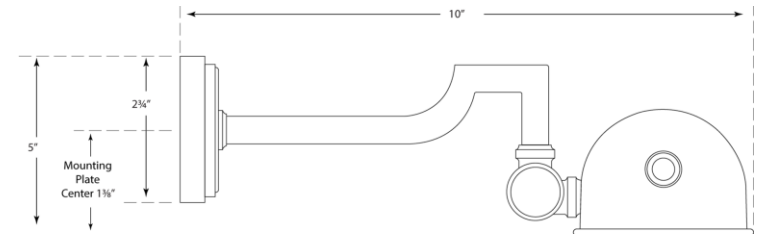

### Dean 12" Picture Light

Item # AH 2701BN

Designer: Alexa Hampton

Height: 5"

Width: 13.5"

Extension: 10"

Backplate: 2.75" x 4.5" Rectangle

Finishes: BN, GM, NB, PN

Socket: E26 Keyless w/ Line Switch

Wattage: 40 T

Note: Portable: Switch on Cord

circa LIGHTING®