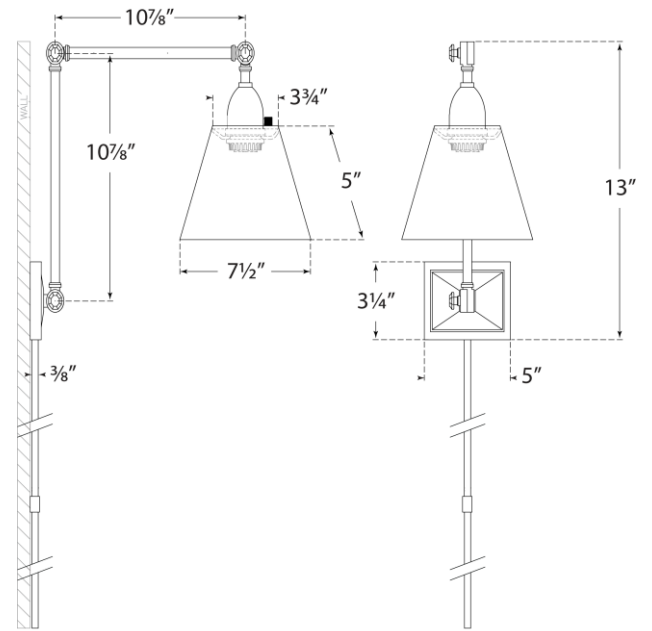

SPEC SHEET

Jane Double Library Wall Light

Item # AH 2330AN-L

Designer: Alexa Hampton

Height: 10.5" - 13"

Width: 7.5"

Extension: 14.75" - 30"

Backplate: 3.25" x 4.75" Rectangle

Finishes: AN, GM, HAB, PN

Shade Treatments: L

Shade Details: 3.75" x 7.5" x 5"

Socket: E26 On-Off

Wattage: 40 A

Note: Cord Cover Included

Side View

Front View