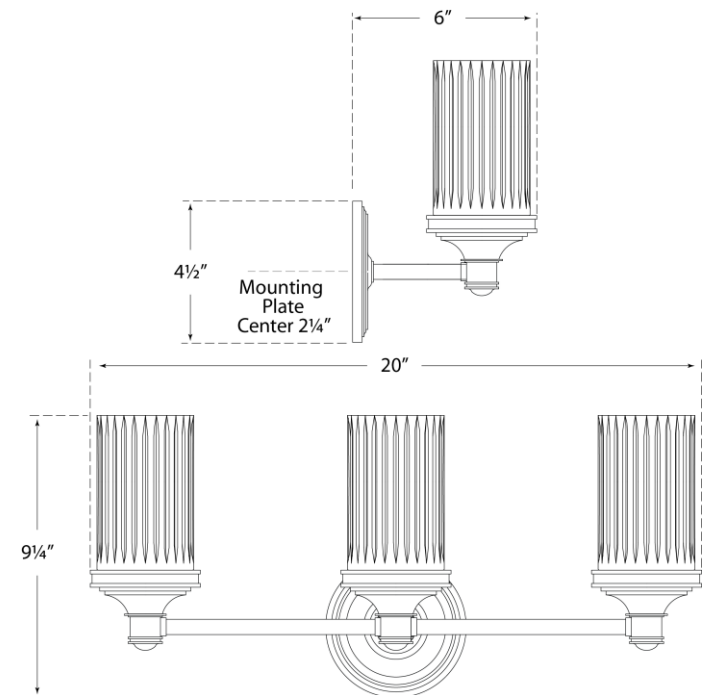

SPEC SHEET

Ava Triple Sconce

Item # AH 2202AN-CG

Designer: Alexa Hampton

Height: 9.25"

Width: 20"

Extension: 6"

Backplate: 4.5" Round

Finishes: AN, BZ, HAB, PN

Glass Options: CG

Socket: 3 - E26 Keyless

Wattage: 3 - 60 A

Note: UL Only

circa LIGHTING®