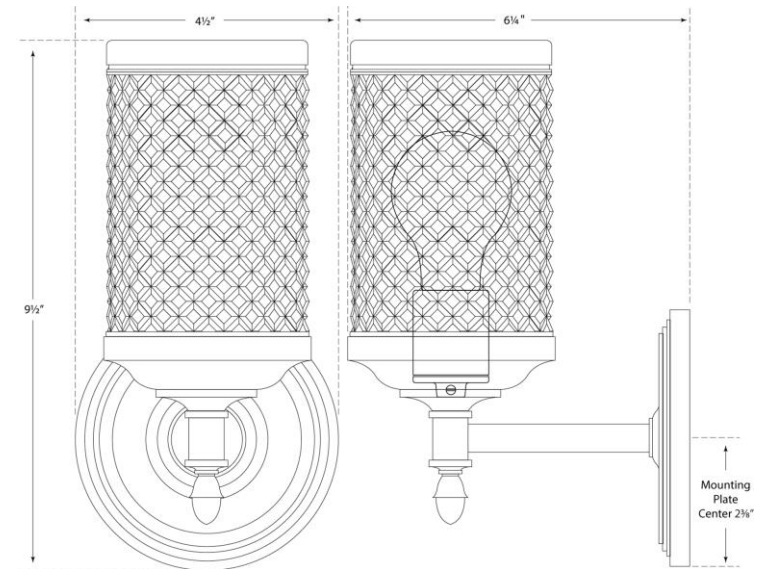

### Lita Single Sconce Item # AH 2201AN-CG

Designer: Alexa Hampton

Height: 9.5"

Width: 4.5"

Extension: 6.25"

Backplate: 4.5" Round

Finishes: AN, BZ, HAB, PN

Glass Options: CG

Socket: E26 Keyless

Wattage: 60 A

circa LIGHTING®