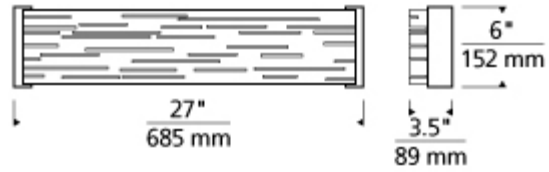

SPEC SHEET

Revel Linear Wall Sconce

Item # 700WSRVLLSW-LED

Designer: Tech Lighting

Ordering Information

Color

S - Satin Nickel

Z - Antique Bronze

Color 2

W - Walnut Wood

Lamp Type

-LED - LED 80 CRI 2700K 120V