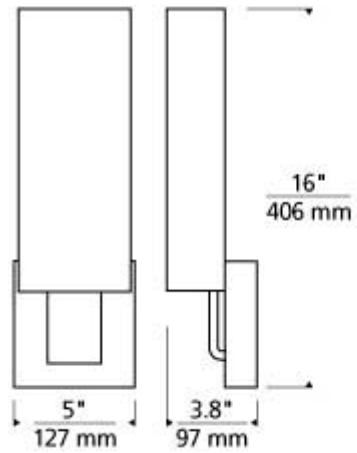

Kisdon Wall Sconce

Item # 700WSKISWWS

Designer: Sean Lavin

Specifications

Includes two 120 volt, 60 watt G9 base halogen lamps or 12 watt, 780 lumens, 3000K LED modules. Incandescent version dimmable with standard incandescent dimmer. Mounts up or down. ADA compliant.

Length: 5"

Width: 3.8"

Height: 16"

Features

ADA Compliant

Available in Compact Fluorescent

Available in LED

SPEC SHEET