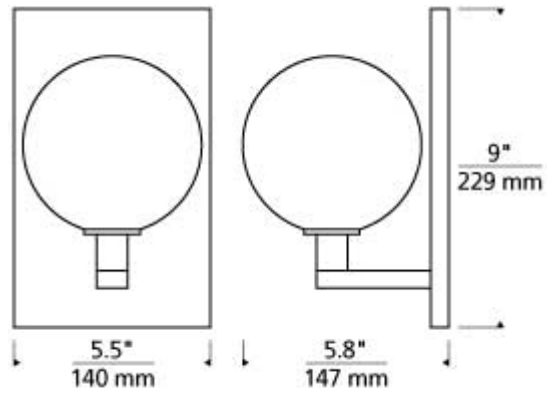

Gambit Single Wall Sconce

Item # 700WSGMBSCR-LED927

Designer: Tech Lighting

Specifications

No Lamp rated for (1) 5 watt max. E12 candelabra base lamp. LED includes (1) 2 watt, 152.3 delivered lumen, 90 CRI 2700K, LED E12 candelabra base lamp. No lamp version mounts up only. LED mounts up or down.

Length: 5.5"

Width: 5.8"

Height: 9"

Features

Dimmable

Available in LED

California Title 24 Compliant

SPEC SHEET

Gambit Single Wall Sconce

Item # 700WSGMBSCR-LED927

Designer: Tech Lighting

Ordering Information

Finish

R - Aged Brass

S - Satin Nickel

Shape