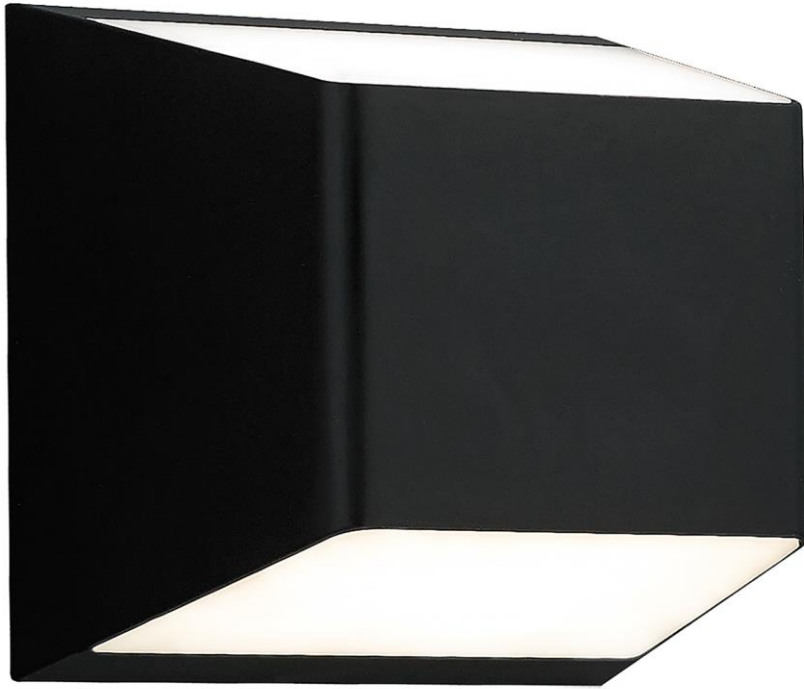

Item # 700WSEBBB-LED930

Designer: Tech Lighting

**Specifications**

Wet listed for indoor/outdoor use. Maybe be mounted vertically or horizontally. Includes 24 watt, 542 delivered lumen, 3000K LED module. Dimmable with low-voltage electronic dimmer.

Length: 5.1"

Width: 4"

Height: 5.1"

**Features**

ADA Compliant

Dimmable

Available in LED

### Ebb Outdoor Wall Sconce

Page 2/2

Item # 700WSEBBB-LED930

Designer: Tech Lighting