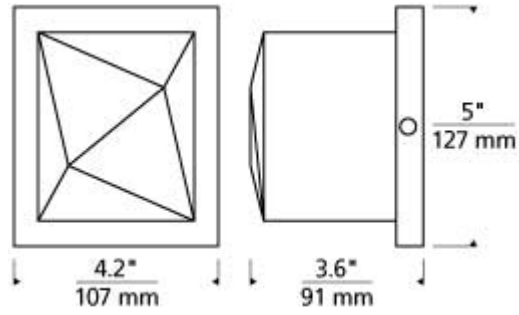

Length: 4.2"

Width: 3.6"

Height: 5"

Features

ADA Compliant

Available in LED

SPEC SHEET

Cafe Wall Sconce