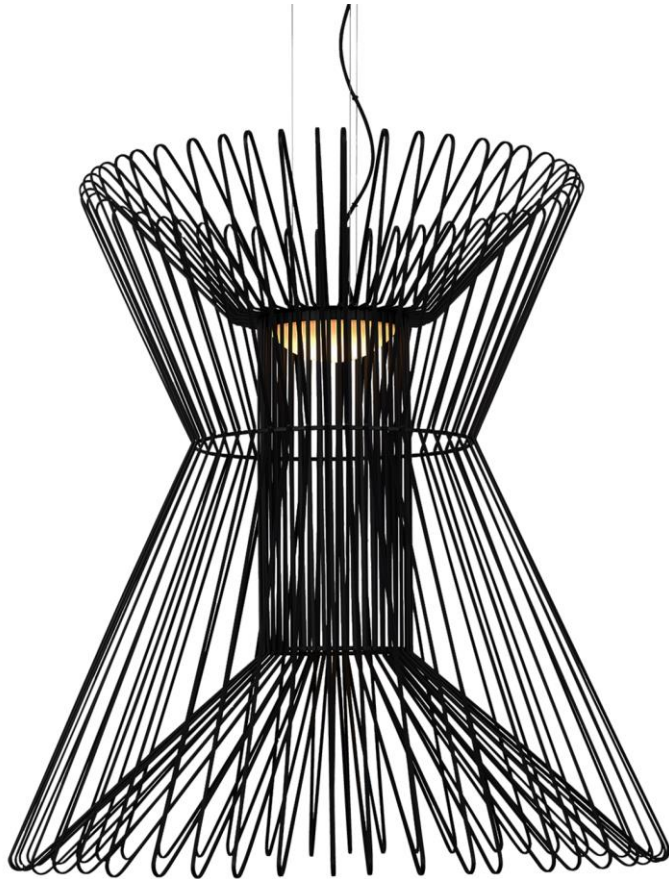

Item # 700TDSYRGPB-LED930

Designer: Tech Lighting

**Specifications**

Includes 17.4 watt, 461.3 total delivered lumen, 3000K LED module. Dimmable with low-voltage electronic or 0-10v 120-277V universal dimmer. Matte Black finish provided with twelve feet of field-cuttable black cloth cord. Satin Gold finish ships with twelve feet of field-cuttable cord.

Length: 35.6"

Width: 35.6"

Height: 38"

Diameter: 35.6"

**Features**

Dimmable

Field-Cuttable Cable

Available in LED

## Syrma Grande Suspension

Item # 700TDSYRGPB-LED930

Designer: Tech Lighting