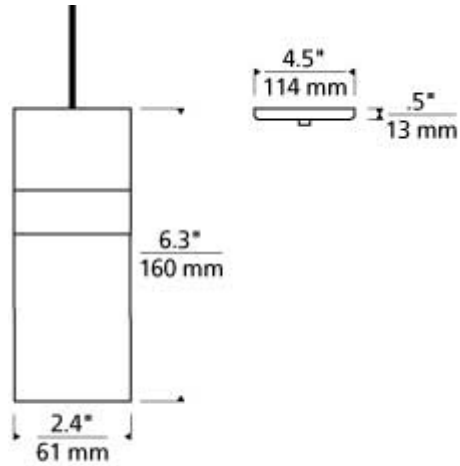

SPEC SHEET

Sopra 3-Light Pendant

Item # 700TDSRP3CBS-LED922

Designer: Sean Lavin

Ordering Information

Finish

S - Satin Nickel

Shape

3 - 3-LITE CHANDELIER

Color

C - Clear

Color 2

B - Black

Lamp Type

-LED922 - INTEGRATED LED 90 CRI 2200K 120V (T24)

-LED930 - INTEGRATED LED 90 CRI 3000K 120V (T24)

-LEDWD - INTEGRATED 90 CRI WARM COLOR DIMMING
3000-2200K 120V (T24)