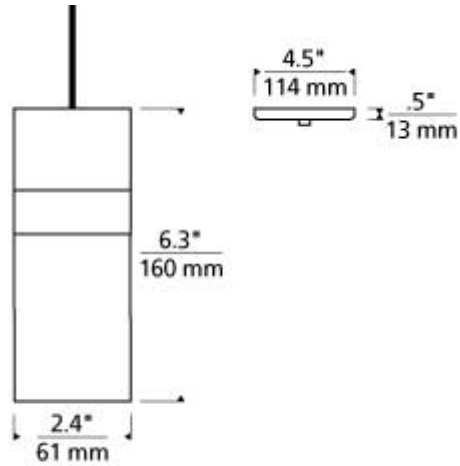

SPEC SHEET

Sopra 1-Light Pendant

Item # 700TDSPRP1CBR-LED922

Designer: Tech Lighting

Ordering Information

Finish

R - Aged Brass
S - Satin Nickel

Shape

1 - 1-LITE PENDANT

Color

C - Clear

Color 2

B - Black

Lamp Type

-LED922 - INTEGRATED LED 90 CRI 2200K 120V (T24)
-LED930 - INTEGRATED LED 90 CRI 3000K 120V (T24)
-LEDWD - INTEGRATED 90 CRI WARM COLOR DIMMING
3000-2200K 120V (T24)