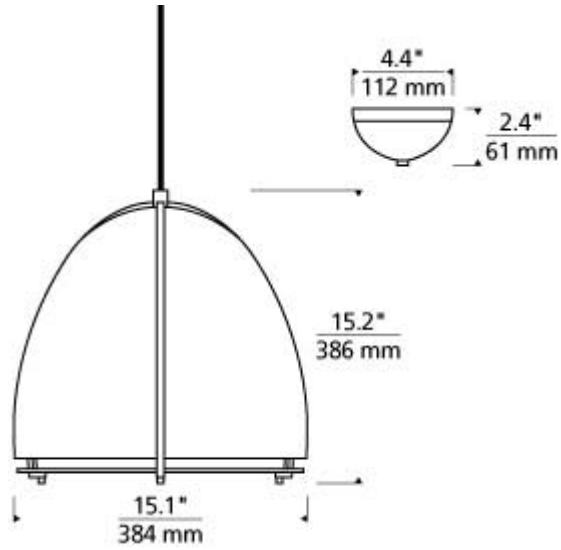

Paravo Pendant

Item # 700TDPRVPBB

Designer: Tech Lighting

Ordering Information

Finish

- AS - Tangerine/Satin Nickel
- BB - Gloss Black/Matte Black
- GS - Mint/Satin Nickel
- US - Blue/Satin Nickel
- WW - Gloss White/Satin Nickel

Lamp Type

- No Lamp
- -LED927 - LED 90 CRI 2700K 120V (T20/T24)