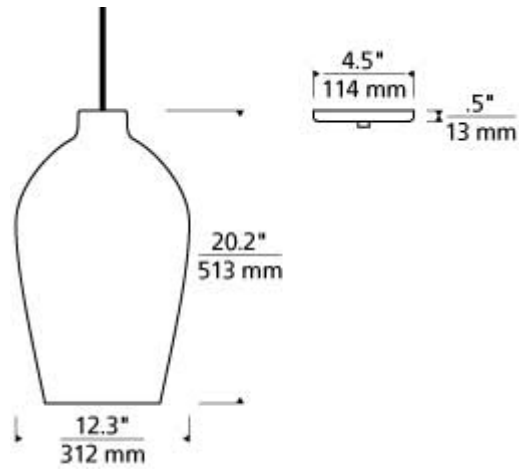

SPEC SHEET

Prescott Pendant

Item # 700TDPRCPCS

Designer: TL Studio

Ordering Information

Finish

S - Satin Nickel

Color

C - Clear

G - Surf Green

K - Smoke

Lamp Type

No Lamp

-LED927 - LED 90 CRI 2700K 120V (T24)