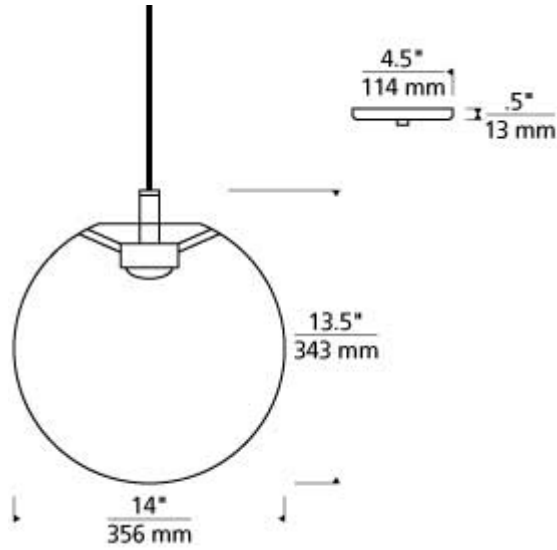

Palona Pendant

Item # 700TDPLNPCS-LEDWD

Designer: Tech Lighting

Specifications

Rated for (1) 60 watt max, E26 medium based lamp (Lamp Not Included). Clear & Smoke Glass. LED Replacement version includes 120 volt 9 watt, 684 delivered lumen, 3000K-2200K warm color dimming LED module. Clear & Smoke Glass. LED Integrated version includes 3.5 watt, 250 delivered lumen, 2700K, LED E26 medium base ST19 lamp . White Glass. LED Replacement version includes 9.5 watt, 800 delivered lumen, 2700K, LED E26 medium base A19 lamp. Fixture provided with six feet of field-cutable cable. Dimmable with most LED compatible ELV and TRIAC dimmers.

Length: 14"

Width: 14"

Height: 13.5"

Diameter: 14"

Features

Dimmable

Field-Cutable Cable

Available in LED

California Title 24 Compliant

Palona Pendant

Item # 700TDPLNPCS-LEDWD

Designer: Tech Lighting

Ordering Information

Finish

R - Aged Brass
S - Satin Nickel

Color