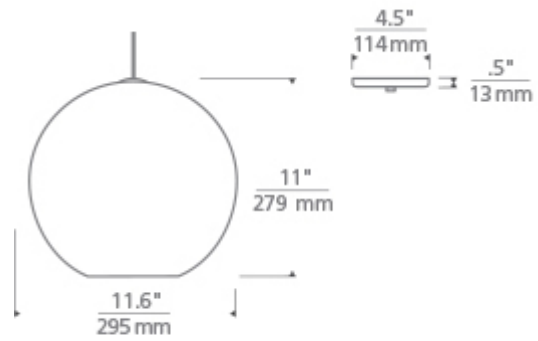

Palestra Medium Pendant

Item # 700TDPALPMOCB

Designer: TL Studio

Specifications

Rated for (1) 120 volt, 100 watt max E26 medium base lamp (Lamp Not Included). LED version includes 120 volt 12 watt, 900 delivered lumens 3000K medium base LED G40 lamp. Black and Brass finishes include 6 feet of field-cuttable black cloth cord. Satin Nickel finish ships with 6 feet of field-cuttable satin cable. Dimmable with most LED compatible ELV and TRIAC dimmers.

Length: 11.6"

Width: 11.6"

Height: 11"

Diameter: 11.6"

Features

Dimmable

Field-Cuttable Cable

Available in LED

SPEC SHEET

Palestra Medium Pendant

Item # 700TDPALPMOCB

Designer: TL Studio

Ordering Information

Finish

B - Nightshade Black
NB - Natural Brass
S - Satin Nickel

Shape