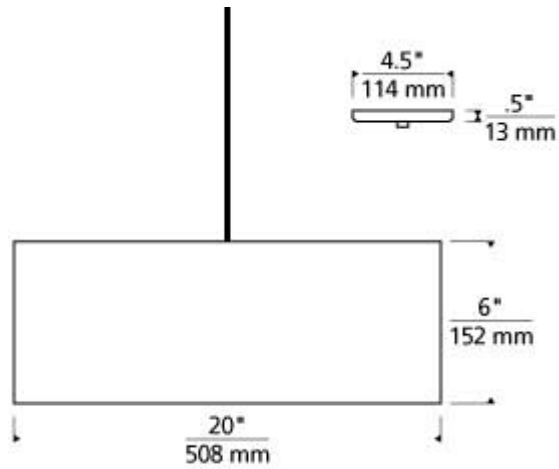

Mulberry Pendant

Item # 700TDMULPCS-LED927

Designer: Tech Lighting

Specifications

Rated for (4) 75 watt max E26 medium base lamp (Lamp Not Included).
LED (4) 120 volt 9.5 watt, 800 delivered lumen, 2700K, medium base
LED A19 lamps. Fixture is provided with six feet of field-cutable cable.
Dimmable with most LED compatible ELV and TRIAC dimmers.

Length: 20"

Width: 20"

Height: 6"

Diameter: 20"

Features

Available in Compact Fluorescent

Dimmable

Field-Cutable Cable

Available in LED

California Title 24 Compliant

SPEC SHEET

Mulberry Pendant

Item # 700TDMULPCS-LED927

Designer: Tech Lighting

Ordering Information

Finish