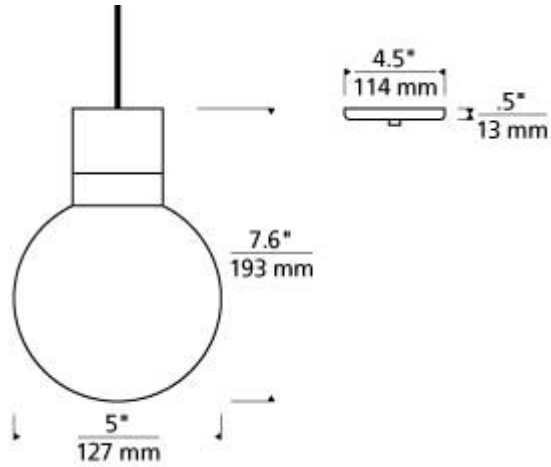

SPEC SHEET

Mina 11-Light Chandelier

Item # 700TDMINAP11CBS-LEDWD

Designer: Tech Lighting

Ordering Information

Finish

S - Satin Nickel

Shape

11 - 11-LITE CHANDELIER

Color

C - Clear

Color 2

B - Black

Lamp Type

-LED922 - LED 90 CRI 2200K 120V (T24)

-LED930 - LED 90 CRI 3000K 120V (T24)

-LEDWD - LED 90 CRI WARM COLOR DIMMING 3000K - 2200K 120V (T24)