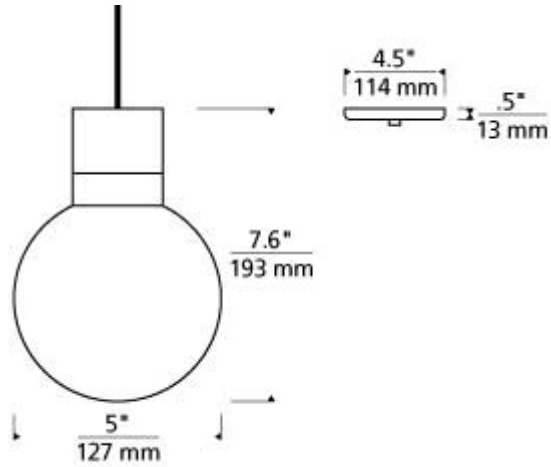

SPEC SHEET

Mina 11-Light Chandelier

Item # 700TDMINAP11CBS-LED922

Designer: Tech Lighting

Ordering Information

Finish

S - Satin Nickel

Shape

11 - 11-LITE CHANDELIER

Color

C - Clear

Color 2

B - Black Cord

Lamp Type

-LED922 - LED 90 CRI 2200K 120V (T24)

-LED930 - LED 90 CRI 3000K 120V (T24)

-LEDWD - LED 90 CRI WARM COLOR DIMMING 3000K - 2200K 120V (T24)