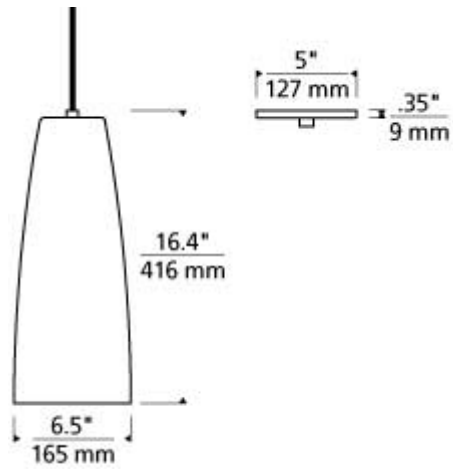

SPEC SHEET

Mati F16 Pendant

Item # 700TDMATIFKS

Designer: Tech Lighting

Ordering Information

Finish

S - Satin Nickel

Color

K - Smoke

W - White

Lamp Type

No Lamp

-LED927 - A19 LED 90 CRI 2700K 120V (T20/T24)