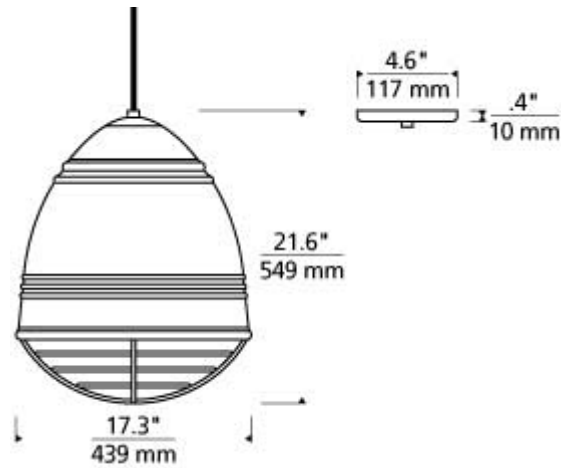

Item # 700TDLOFGPAW

Designer: TL Studio

Specifications

Brushed Aluminum includes black/white cloth cord. Rubberized Black includes black cloth cord. Rubberized White includes black/white cloth cord. Rated for (3) 75 watt E26 medium base lamps (Not included). LED includes (3) 120 volt 9.5 watt, 800 gross lumens 90 CRI 2700K LED A19 lamps. Dimmable with most LED compatible ELV and TRIAC dimmers. Includes 6 feet of field-cutable cloth cord.

Length: 17.3"

Width: 17.3"

Height: 16.6"

Diameter: 17.3"

Features

Dimmable

Field-Cutable Cable

Available in LED

California Title 24 Compliant

SPEC SHEET

Loft Grande Pendant

Item # 700TDLOFGPAW

Designer: TL Studio

Ordering Information

Color

AW - Brushed Aluminum w/ White Interior
BW - Rubberized Black w/ White Interior