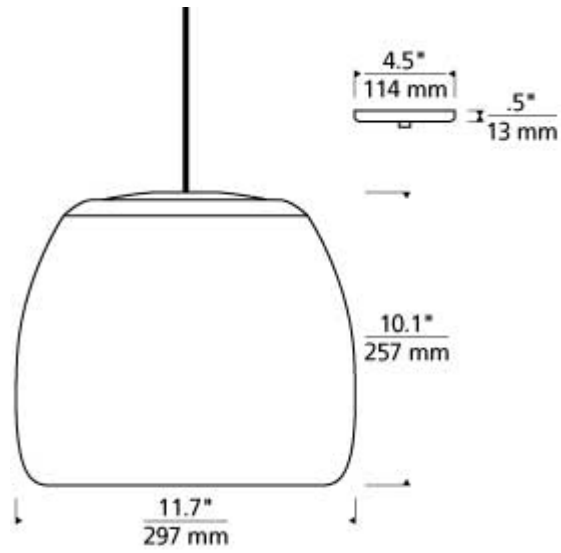

Karam Small Pendant

Item # 700TDKRMPSCW

Designer: Sean Lavin

Specifications

Rated for (1) 100 watt max. E26 medium based lamp (Lamp Not Included). LED includes 19 watt, 1680 gross lumen A21 LED lamp. Provided with six field-cutable cloth cord to match finish selection. Dimmable with most LED compatible ELV and TRIAC dimmers.

Length: 11.7"

Width: 11.7"

Height: 10.1"

Diameter: 11.7"

Features

Dimmable

Field-Cutable Cable

Available in LED

SPEC SHEET

Karam Small Pendant

Item # 700TDKRMPSCW

Designer: Sean Lavin

Ordering Information

Shape

S - Small

Color