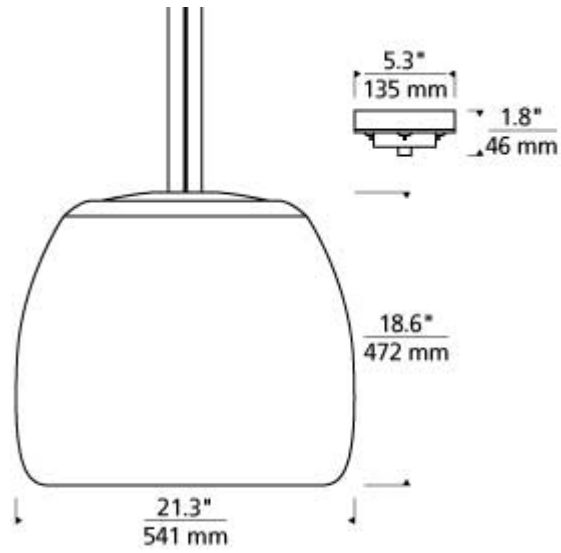

SPEC SHEET

Karam Large Pendant

Item # 700TDKRMPLBB

Designer: Tech Lighting

Ordering Information

Shape

L - Large

Color

BB - Black/Black

CW - Concrete/White

Lamp Type

No Lamp

-LED927 - A21 LED 90 CRI 2700K 120V (T20/T24)