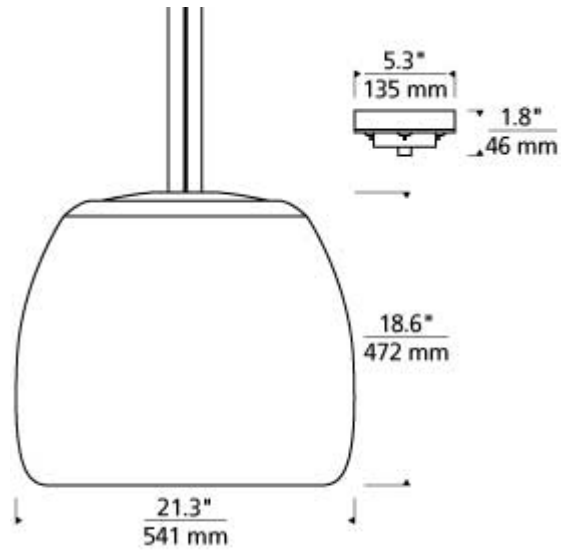

SPEC SHEET

Karam Large Pendant

Item # 700TDKRMPLBB

Designer: Sean Lavin

Ordering Information

Shape

L - Large

Color

BB - Black/Black

CW - Concrete/White

Lamp Type

No Lamp

-LED927 - A21 LED 90 CRI 2700K 120V (T20/T24)