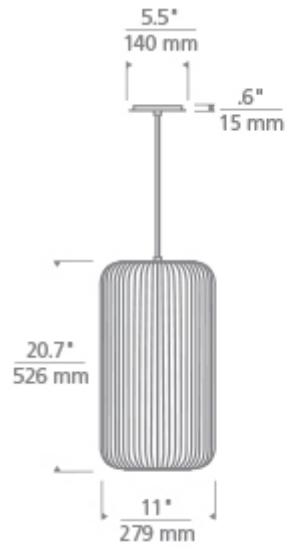

SPEC SHEET

Kai 1 Pendant

Item # 700TDKAI1B-LED930

Designer: Sean Lavin

Ordering Information

Finish

B - Nightshade Black

NB - Natural Brass

Lamp Type

-LED930 - INTEGRATED LED 90 CRI 3000K 120V