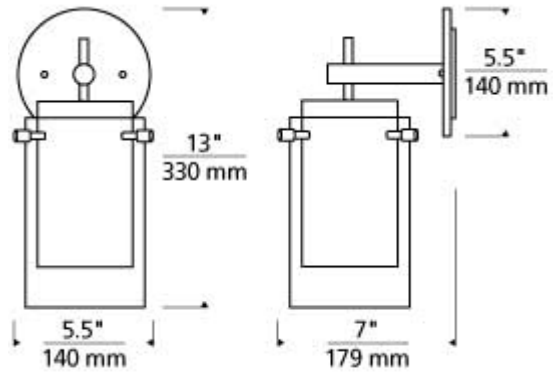

Echo Wall Sconce

Item # 700TDECSCS

Designer: TL Studio

Specifications

Rated for (1) 75w max, E26 medium based lamp (Not Included). LED version includes (1) 9.5w, 800 delivered lumens, 2700K, medium base LED lamp. Dimmable with low-voltage electronic dimmer.

Length: 5.5"

Width: 7"

Height: 13"

Features

Available in Compact Fluorescent
ENERGY STAR COMPLIANT

SPEC SHEET

Echo Wall Sconce

Item # 700TDECSCS