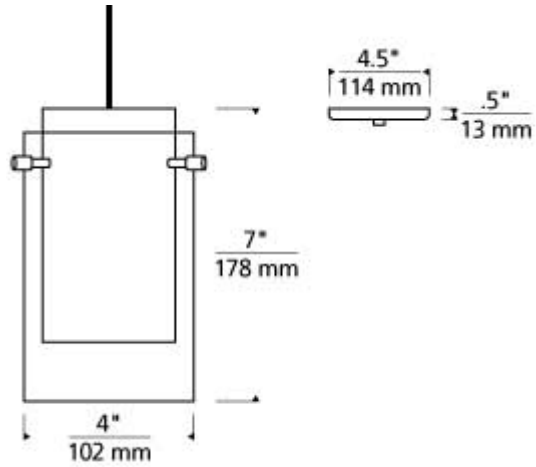

Echo Small Pendant

Item # 700TDECPSAS

Designer: Tech Lighting

Specifications

Rated for (1) 60 watt, E11 mini candelabra (Lamp Not Included). Fixture is provided with six feet of field-cuttable cable. Dimmable with most low-voltage electronic dimmer.

Length: 4"

Width: 4"

Height: 7"

Diameter: 4"

Features

Dimmable

Field-Cuttable Cable

Available in LED

SPEC SHEET

Echo Small Pendant

Item # 700TDECPSAS

Designer: Tech Lighting

Ordering Information

Finish

S - Satin Nickel

Shape