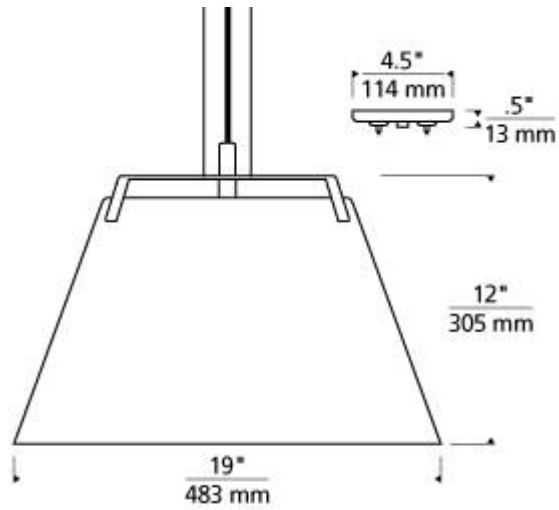

Devin Pendant

Item # 700TDDEVPWGW

Designer: Tech Lighting

Specifications

Rated for (1) 120 volt, 150 watt medium base E26 based lamp (Lamp Not Included). LED version includes 12 watt, 900 delivered lumen, 3000K medium base G40 LED lamp. Fixture provided with twelve feet of field-cutable white cloth cord and matching canopy. Dimmable with most LED compatible ELV and TRIAC dimmers.

Length: 19"

Width: 19"

Height: 12"

Diameter: 19"

Features

Dimmable

Field-Cutable Cable

Available in LED

SPEC SHEET

Devin Pendant

Item # 700TDDEVPWGW

Designer: Tech Lighting

Ordering Information

Finish

GW - Satin Gold/White

NW - Polished Nickel/White