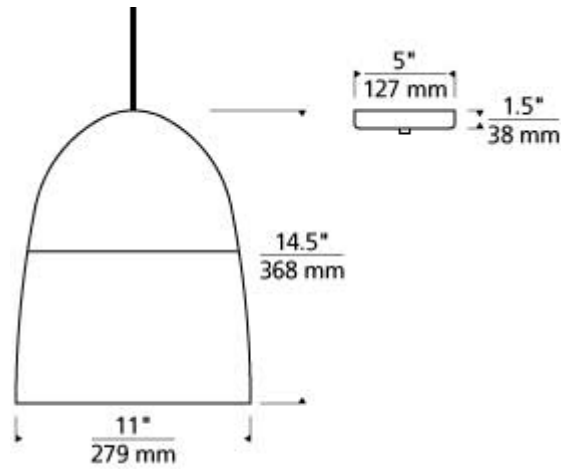

SPEC SHEET

Copa Pendant

Item # 700TDCPAKCB

Designer: Tech Lighting

Ordering Information

Finish

B - Black

Color

KC - Transparent Smoke-Chrome

KG - Transparent Smoke-Gold

KP - Transparent Smoke-Copper

Lamp Type

No Lamp

-LED830 - G40 LED 80 CRI 3000K